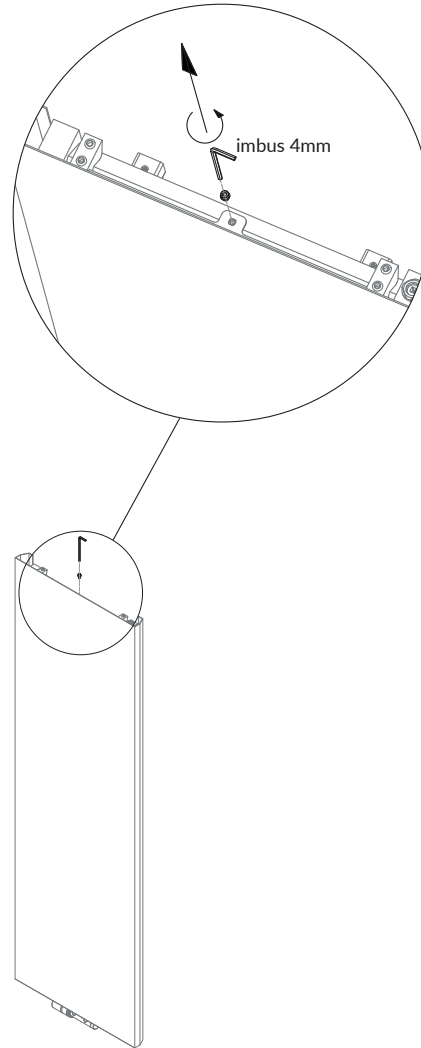

INSTALLATION GUIDE

Case Slim

1

2

3

4

See mounting bracket instruction
TERMA MA; 56÷64 mm; 4x

DISASSEMBLY GUIDE

Case Slim

1

2

3

4