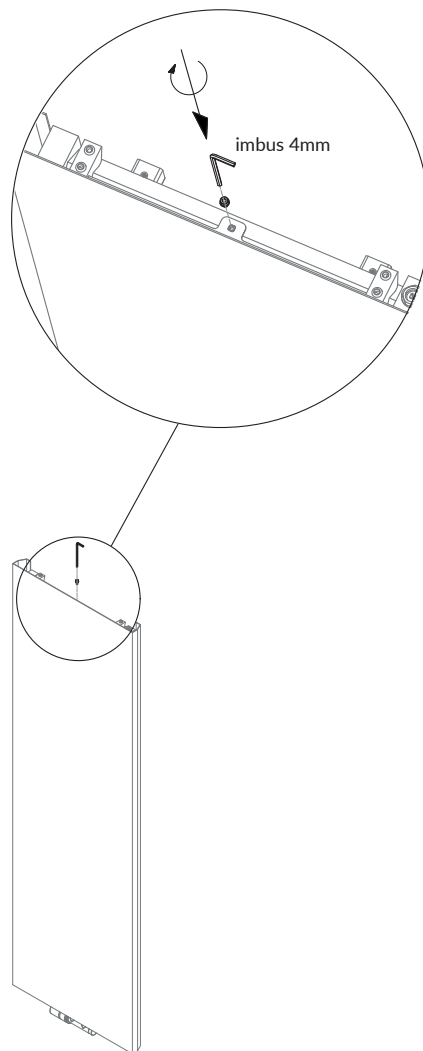

INSTALLATION GUIDE

Case Slim

1

2

3

4

See mounting bracket instruction
TERMA MA; 56÷64 mm; 4x

DISASSEMBLY GUIDE

Case Slim

1

2

3

4