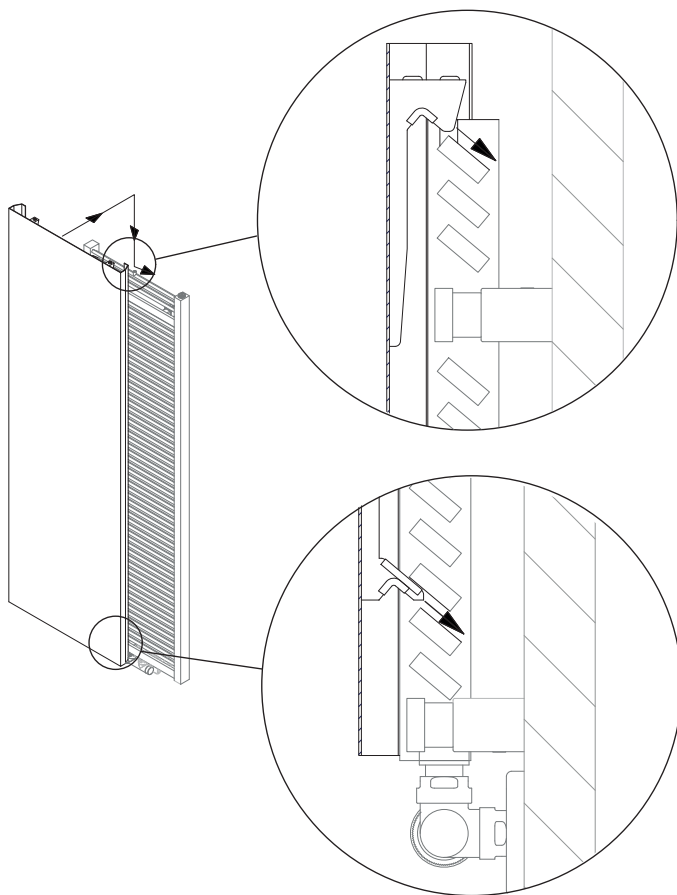

INSTALLATION GUIDE

Case Slim

1

2

3

4

See mounting bracket instruction
TERMA MA; 56÷64 mm; 4x

DISASSEMBLY GUIDE

Case Slim

1

2

3

4