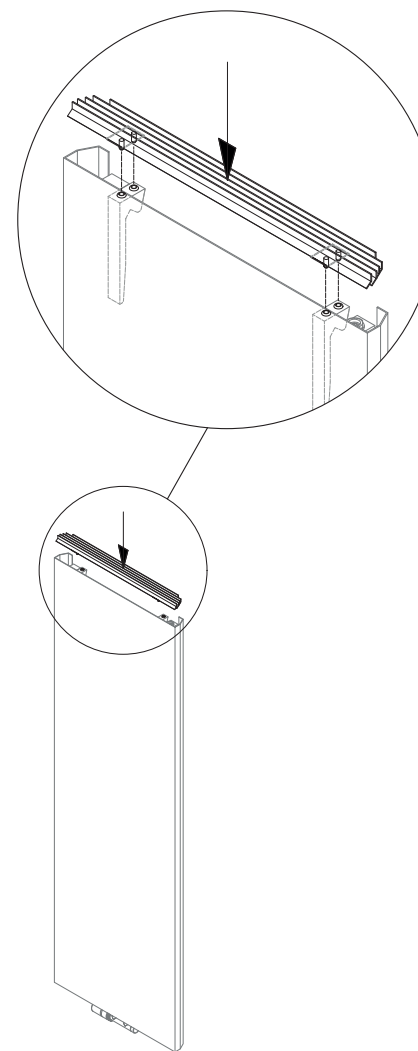

INSTALLATION GUIDE

Case Slim

1

2

3

4

See mounting bracket instruction
TERMA MA; 56÷64 mm; 4x

DISASSEMBLY GUIDE

Case Slim

1

2

3

4