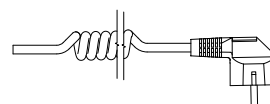

Model	Power [W]	Packaging	Colour	Cable Type
<b>WE</b> <b>R3G</b> REG 3	<b>01</b> 120	<b>F</b> Foil sleeve	<b>916</b> White with grey ring	<b>W</b> Straight cable with plug
<b>R3T</b> REG 3 + T piece	<b>02</b> 200	<b>T</b> Tube	<b>SMA</b> Silver with grey ring	<b>P</b> Straight cable without plug
	<b>03</b> 300		<b>CRO</b> Silver with chrome ring	<b>U</b> Spiral cable with plug
	<b>04</b> 400		<b>905</b> Black with chrome ring	
	<b>06</b> 600			
	<b>08</b> 800			
	<b>10</b> 1000			
	<b>12</b> 1200			

# REG 3

Straight cable without plug

Straight cable with plug

Spiral cable with plug

L [mm]	315	275	300	335	365	475	565	660
Power [W]	120	200	300	400	600	800	1000	1200