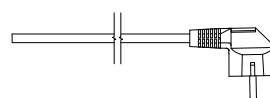

Spiral cable with plug