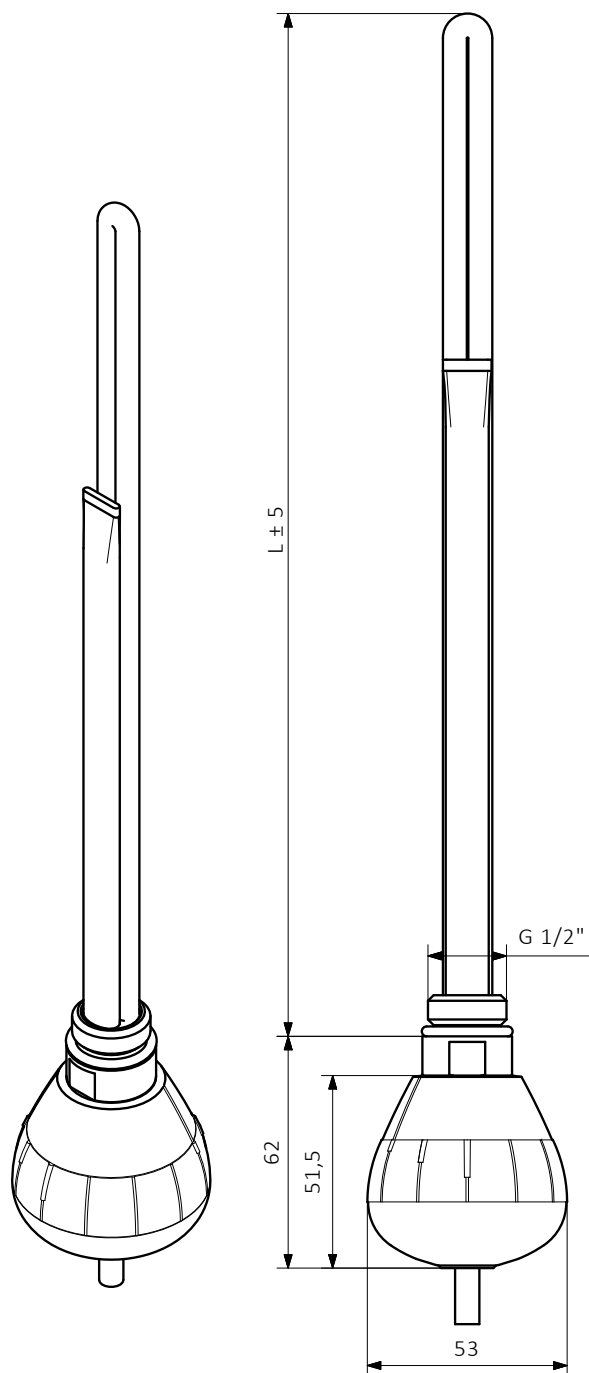

### Design

REG 3 has small controller housing in a universal shape reminiscent of a drop of water. Control is via a rotating ring shaped switch that turns the heating element on and off and allows the selection of temperature settings.

## Table configurations:

Example of product code: **WE**R3**G**0**4** **T**S**MA**W

Element power code  
Colour or finish code  
Cable type and plug code  
Model code  
Packaging code

Code elements highlighted in blue

Model	Power [W]	Packaging	Colour	Cable Type
<b>WE</b> <b>R3G</b> REG 3	<b>01</b> 120	<b>F</b> Foil sleeve	<b>916</b> White with grey ring	<b>W</b> Straight cable with plug
<b>R3T</b> REG 3 + T piece	<b>02</b> 200	<b>T</b> Tube	<b>SMA</b> Silver with grey ring	<b>P</b> Straight cable without plug
	<b>03</b> 300		<b>CRO</b> Silver with chrome ring	<b>U</b> Spiral cable with plug
	<b>04</b> 400		<b>905</b> Black with chrome ring	
	<b>06</b> 600			
	<b>08</b> 800			
	<b>10</b> 1000			
	<b>12</b> 1200			

# REG 3

Straight cable without plug

Straight cable with plug

Spiral cable with plug

L [mm]	315	275	300	335	365	475	565	660
Power [W]	120	200	300	400	600	800	1000	1200